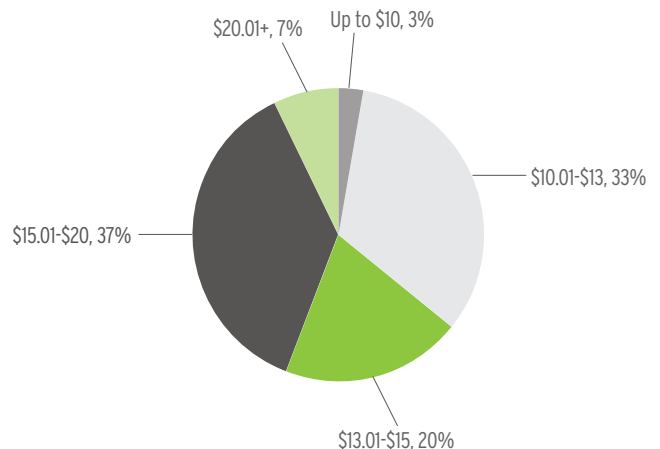

Business Owner

CNC Machinist

Wood Flooring Installer and Sand & Finisher

AVERAGE BUSINESS OWNER'S SALARY

SALARY RANGE FOR CNC PROGRAMMER MACHINIST

AVERAGE ENTRY-LEVEL HOURLY WAGE FOR CONTRACTORS

create your own path