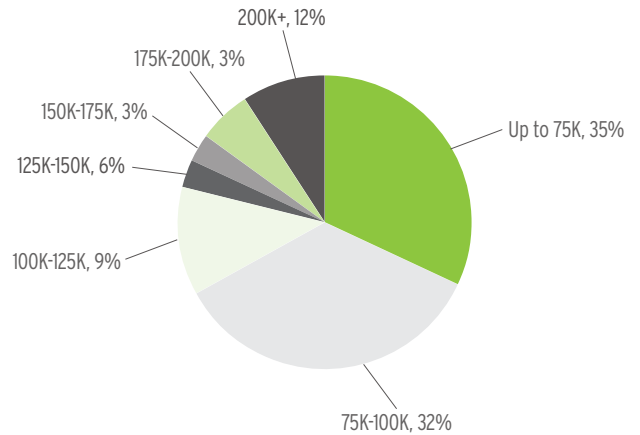

Business Owner

CNC Machinist

Wood Flooring Installer and Sand & Finisher

AVERAGE BUSINESS OWNER'S SALARY

SALARY RANGE FOR CNC PROGRAMMER MACHINIST

AVERAGE ENTRY-LEVEL HOURLY WAGE FOR CONTRACTORS

create your own path